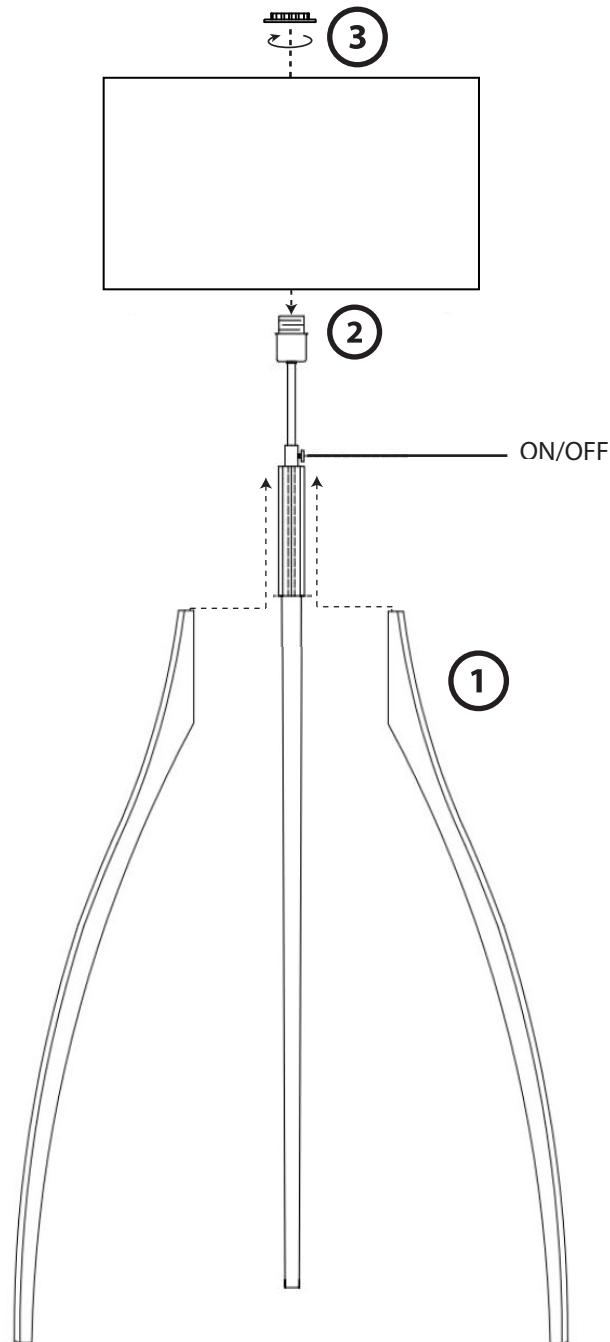

Part # L-WSHBNFL XX+XX

18-0319

**CAUTION**

For indoor use only. Keep out of reach of children and animals. Place on flat surface and away from flammable materials. Never operate this appliance if it has a damaged cord, plug or cable. Keep cord away from heated and/or damp areas.

Use 120V~60Hz, 60 watt max. type A E26 bulb only.